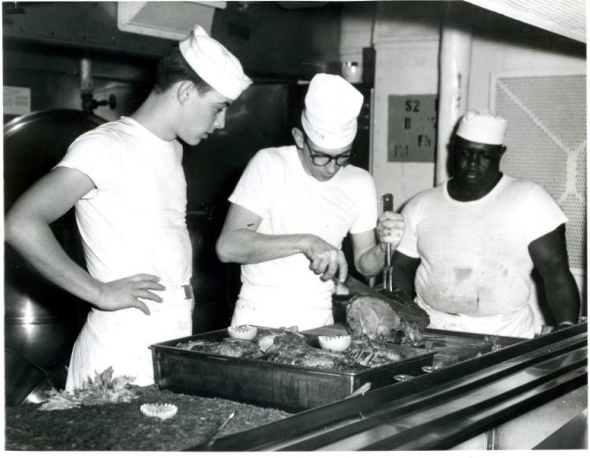

Basic Detail Report

Carving Roast Beef for Christmas Dinner

Date

1960-1962

Primary Maker

John P. Roby

Medium

photographic paper

Description

Photograph, Black and white; Horizontal official

photograph of three commissarymen or cooks standing behind the chow line in the galley. The center cook is carving roast beef for Christmas dinner, while the other two watch. Two of the cooks have light skin, and one has dark skin. All three are wearing white hats, shirts, pants and aprons. Stamped on back, "C.R. Norman FN (Left) and D.L. Parks CS2 (Right) look on as R. Dunthorn CS3 (Center) Carves the first slices of Roast Beef for Christmas Dinner aboard the USS Intrepid (CVA-11).// Official U.S. Navy Photograph // Not for Publication // Unless Officially Released."