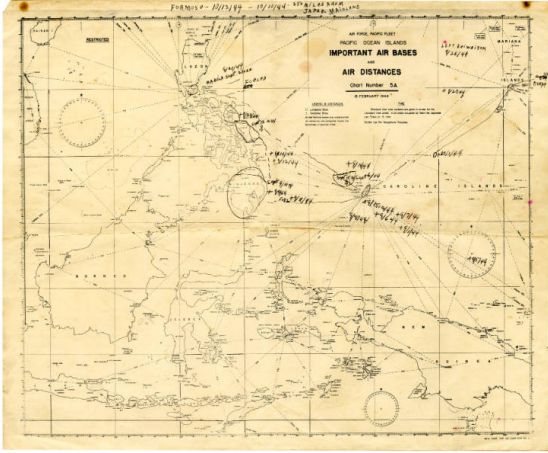

Basic Detail Report

Annotated Map of Air Bases in the Pacific

Date

February 15, 1944

Primary Maker

James F. Black

Medium

TIFF

Description

Map; Air Force, Pacific Fleet // Pacific Ocean Islands //

Important Air Bases // and // Air Distances // Chart Number 5A // 15 February 1944 The map is annotated with USS Intrepid's route in the Pacific theater from August 24, 1944 to October 12, 1944. The notes indicate where Intrepid stopped and the date the ship stopped there. It also notes events such as fueling.