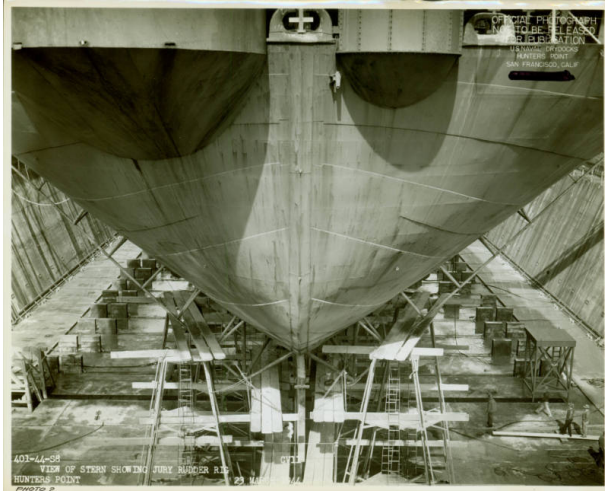

Basic Detail Report

Stern View of USS Intrepid in Dry Dock

Date

March 23, 1944

Primary Maker

USS Intrepid (CV/CVA/CVS-11)

Medium

photographic paper

Description

Photograph, Black and white; Official horizontal image of USS Intrepid in dry dock to repair torpedo damage seen from the stern. The hull is visible from the fantail down. Scaffolding surrounds the bottom of the ship. The rig for the jury rudder is visible on either side of the hull, but the jury-rigged rudder itself has been removed. A few people stand at the bottom of the dry dock. Caption on top right of image reads "Official Photograph // Not to be Released // for Publication // U.S. Naval Drydocks // Hunters Point // San Francisco, Calif." Caption on bottom left side of image reads "401-44-S8 CV-11 // View of stern showing jury rudder rig // Hunters Point 23 March 1944".