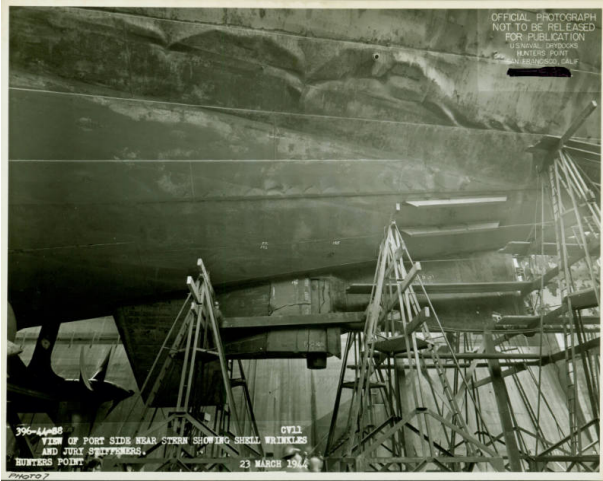

Basic Detail Report

Bottom of USS Intrepid in Dry Dock

Date

March 23, 1944

Primary Maker

USS Intrepid (CV/CVA/CVS-11)

Medium

photographic paper

Description

Photograph, Black and white; Official horizontal image of the bottom of USS Intrepid in dry dock to repair torpedo damage. Wrinkles on the hull are visible. There is scaffolding at the bottom of the ship. One of the ship's propellers, or screws, can be seen at lower left. Caption on top right of image reads "Official Photograph // Not to be Released // for Publication // U.S. Naval Drydocks // Hunters Point // San Francisco, Calif." Caption on bottom left of image reads "396-44-A8 CV11 // View of port side near stern showing shell wrinkles // and jury stiffeners. // Hunters Point 23 March 1944".