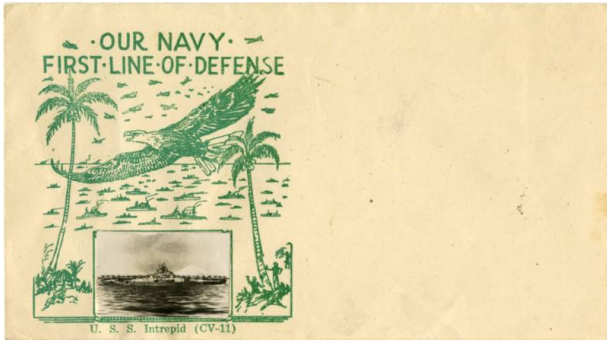

Basic Detail Report

USS Intrepid Stamp Cover

Date

ca. 1945

Primary Maker

USS Intrepid (CV/CVA/CVS-11)

Medium

paper, ink

Description

Envelope; Stamp cover that reads "Our Navy // First Line of Defense // U.S.S. Intrepid (CV-11)" in green ink. On the left side there is a green stamp image of naval ships in the ocean between two palm trees and an eagle flying above them. There is a small black and white photograph of Intrepid at the bottom of the image, bordered in green ink.

Dimensions

3 1/2 × 6 1/2 in. (8.9 × 16.5 cm)