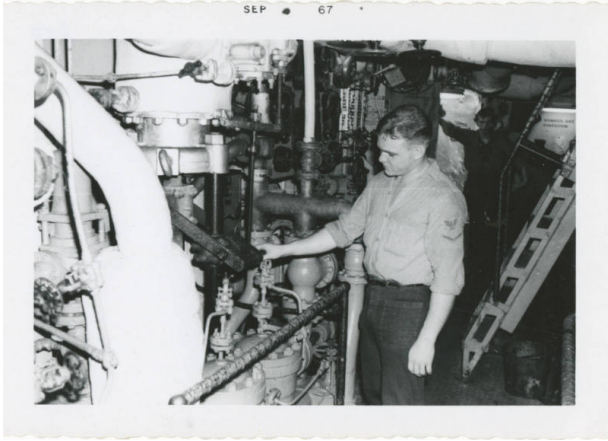

Basic Detail Report

Emergency Feed Pump

Date

September 1967

Primary Maker

Albert J. Kreitzer

Medium

photographic paper, ink

Description

Photograph, Black and white; Personal horizontal image of a crew member at the emergency feed pump on the lower level of Number One Fire Room (a boiler room) on USS Intrepid. The sailor has light skin and dark hair, and he is wearing a U.S. Navy dungaree working uniform with the insignia of a third class petty officer. He has his right hand on the emergency feed pump and his left hand by his side. Piping is visible all along the bulkhead that the man is facing. Left of his head, the engine order telegraph receivers are in shadow but visible. Right of his head, another man is visible in the background, in deep shadow. He has light skin and dark hair and is wearing a dungaree working uniform. Right of that sailor, text is visible on a bulkhead that reads "Number One // Fireroom." Foreground and on the far right, the ladder to the upper level of the fire room is visible, with a bucket underneath it. There is a white border on the image with "Sep 67" printed in black ink. Back has "10" handwritten in blue ink and a repeating watermark which reads "A Kodak Paper."